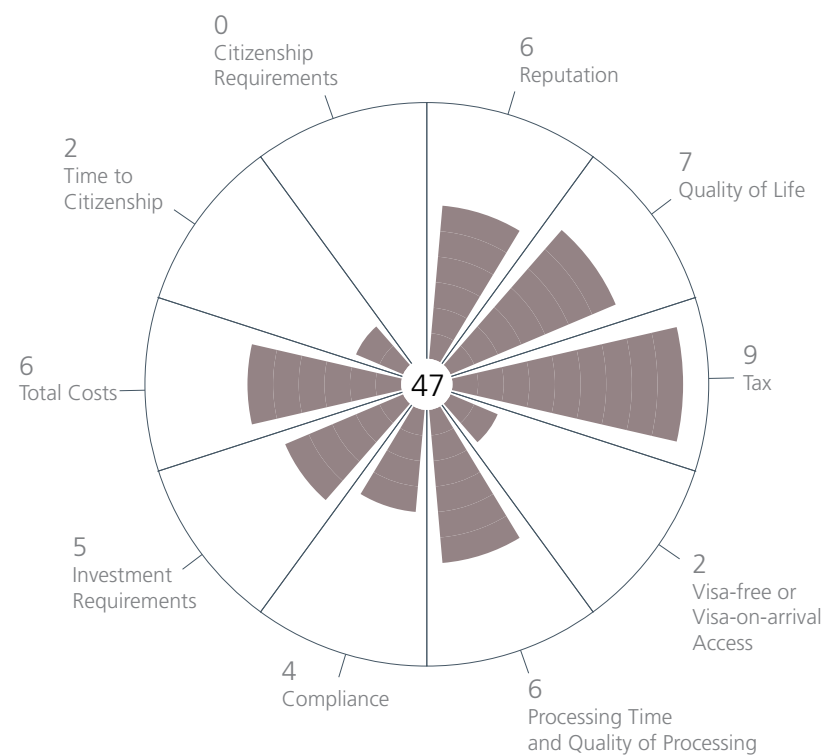

# Global Residence and Citizenship Programs 2018–2019

## Cyprus

The total score for Cyprus on the GRPI is 47/100, ranking it 18th out of 21 programs

Residence Required	1 visit required every 2 years
Nature of Contribution	Real estate
Minimum Contribution	EUR 300,000
Time to Citizenship	7 years