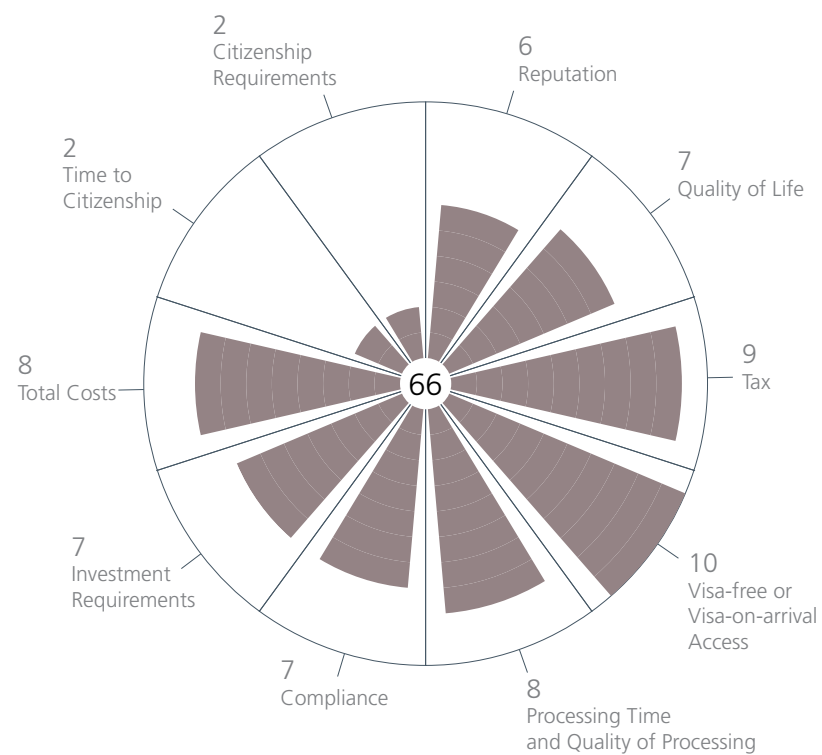

# Global Residence and Citizenship Programs 2018–2019

## Malta

The total score for Malta on the GRPI is 66/100, ranking it 6th out of 21 programs

Residence Required	None
Nature of Contribution	Investment, contribution, and real estate purchase or rental
Minimum Contribution	EUR 330,000
Time to Citizenship	Not applicable