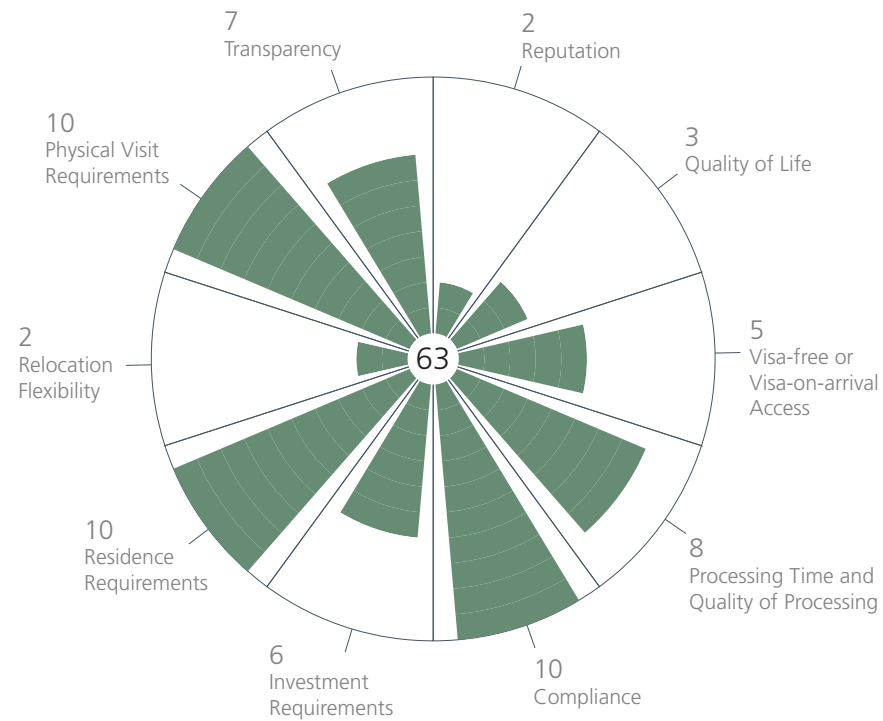

Global Residence and Citizenship Programs 2018–2019

Moldova

The total score for Moldova on the GCPI is 63/100, ranking it 5th out of 12 programs

Visa-free or Visa-on-arrival Access	121 destinations*
Residence Required	None
Nature of Contribution	Investment
Minimum Contribution	EUR 135,000
Time to Citizenship	3–4 months

*Source: 2018 Henley Passport Index ranking, as of 10 July 2018