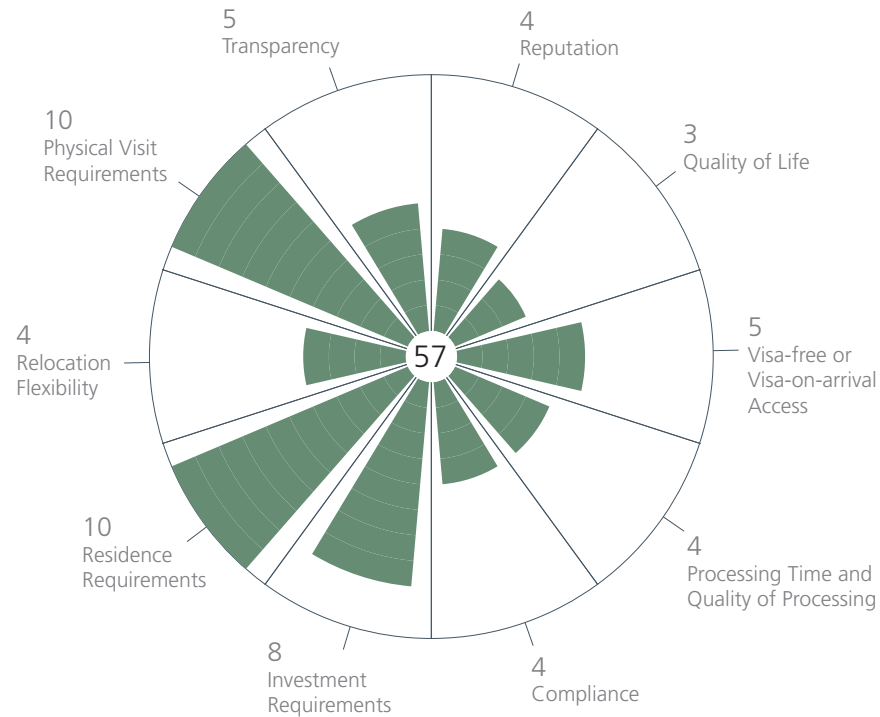

Global Residence and Citizenship Programs 2018–2019

St. Lucia

The total score for St. Lucia on the GCPI is 57/100, ranking it 9th out of 12 programs

Visa-free or Visa-on-arrival Access	142 destinations*
Residence Required	None
Nature of Contribution	Donation, real estate, enterprises, and government bonds
Minimum Contribution	USD 100,000
Time to Citizenship	3–4 months

*Source: 2018 Henley Passport Index ranking, as of 10 July 2018