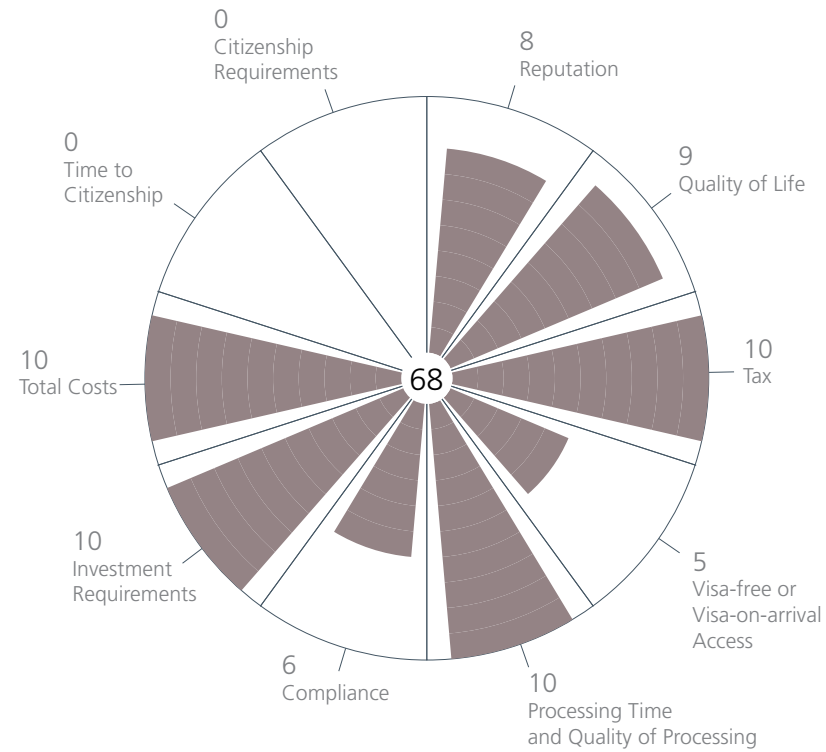

Global Residence and Citizenship Programs 2018–2019

Thailand

The total score for Thailand on the GRPI is 68/100, ranking it 4th out of 21 programs

Residence Required	None
Nature of Contribution	Single fee; with the exception of Elite Ultimate Privilege option
Minimum Contribution	USD 16,000
Time to Citizenship	13 years